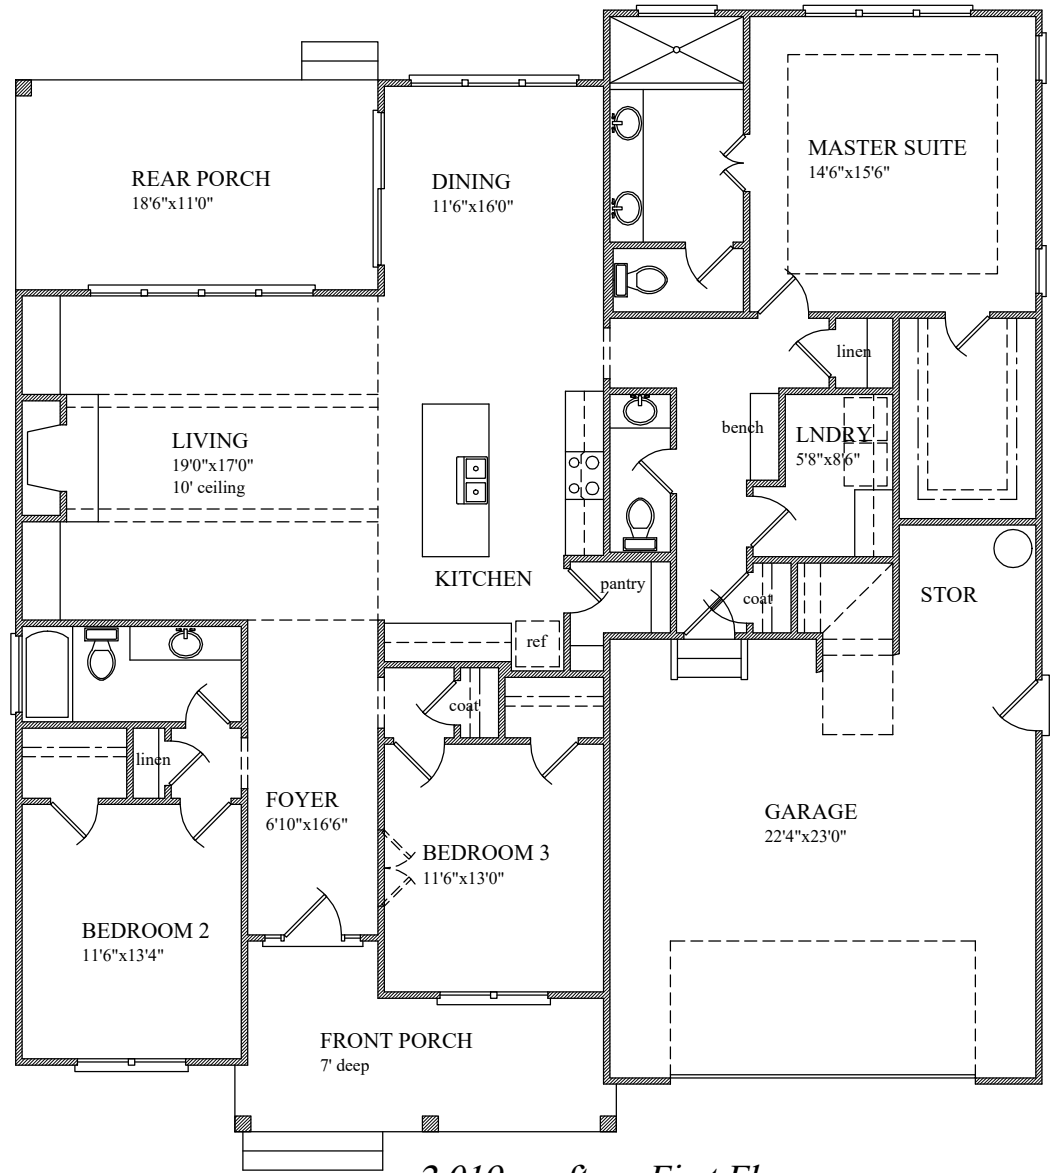

432 sq. ft. · Opt. Bonus Room

Optional en-suite

2,019 sq. ft. · First Floor

*"The Airlie"*