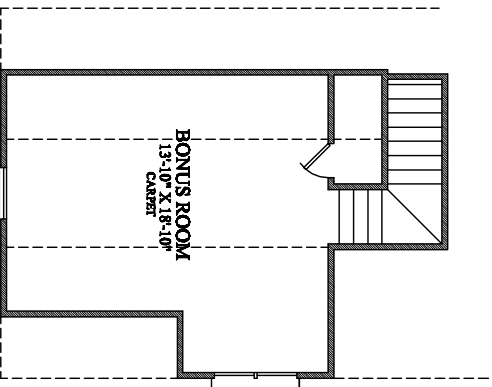

First Floor · 2,141 sq. ft.

"The Azalea" at Tambridge Park · 2,490 sq. ft. total

Bonus Room · 349 sq. ft.