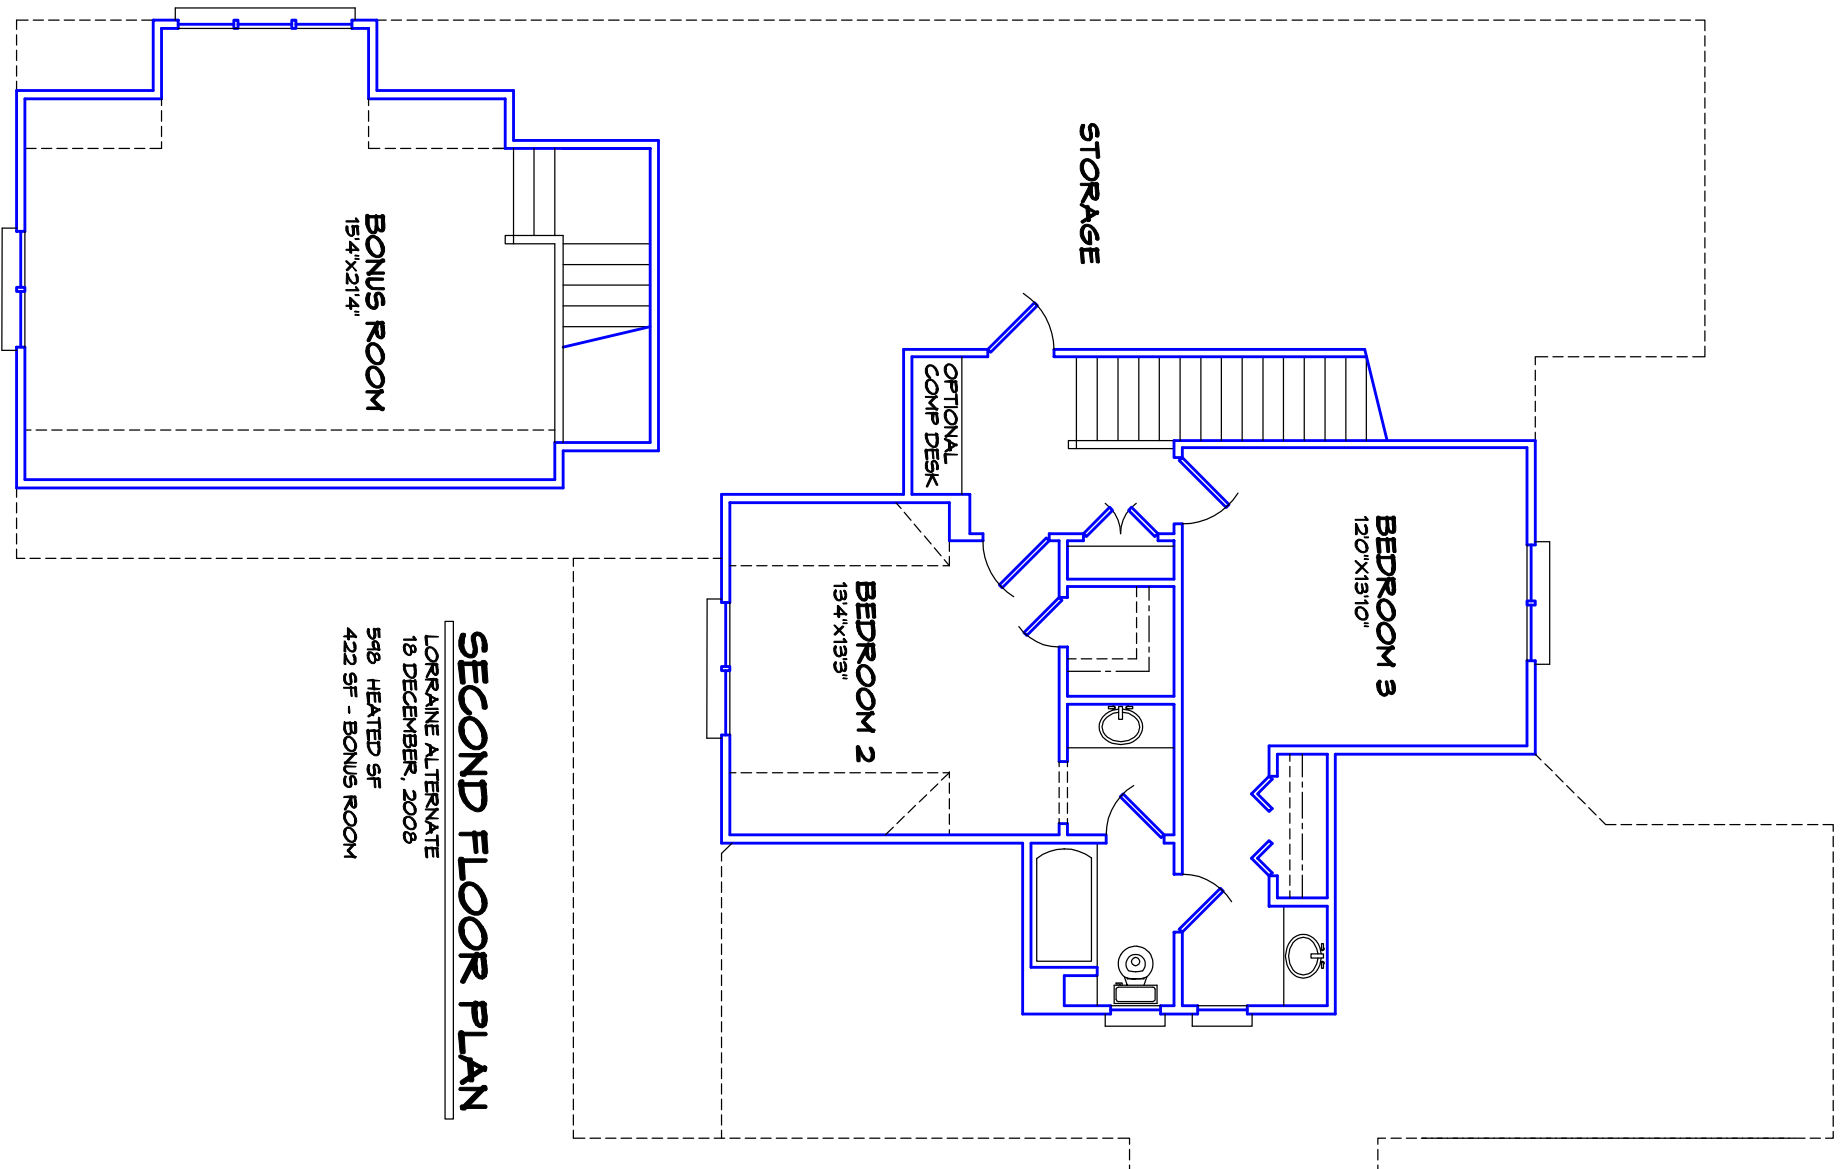

**FIRST FLOOR PLAN**

LORRAINE ALTERNATE  
 18 DECEMBER, 2008  
 1781 HEATED SF

**SECOND FLOOR PLAN**  
LORRAINE ALTERNATE  
18 DECEMBER, 2008  
548 HEATED SF  
422 SF - BONUS ROOM