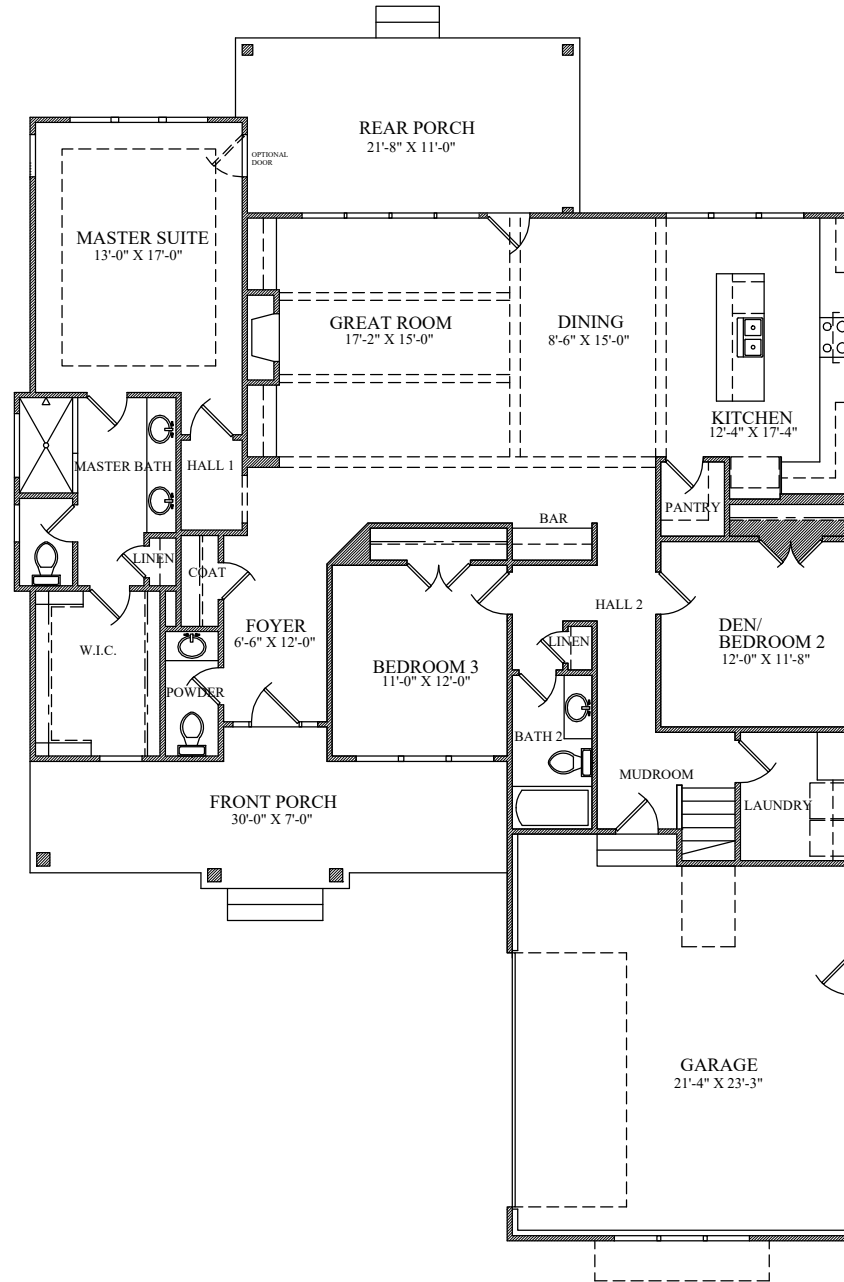

154 sq. ft. · *Optional Sunroom*

331 sq. ft. · *Bonus Room*

1,998 sq. ft. · *First Floor*

*"The Devonshire" · 2,329 sq. ft. total
FULL PORCH*