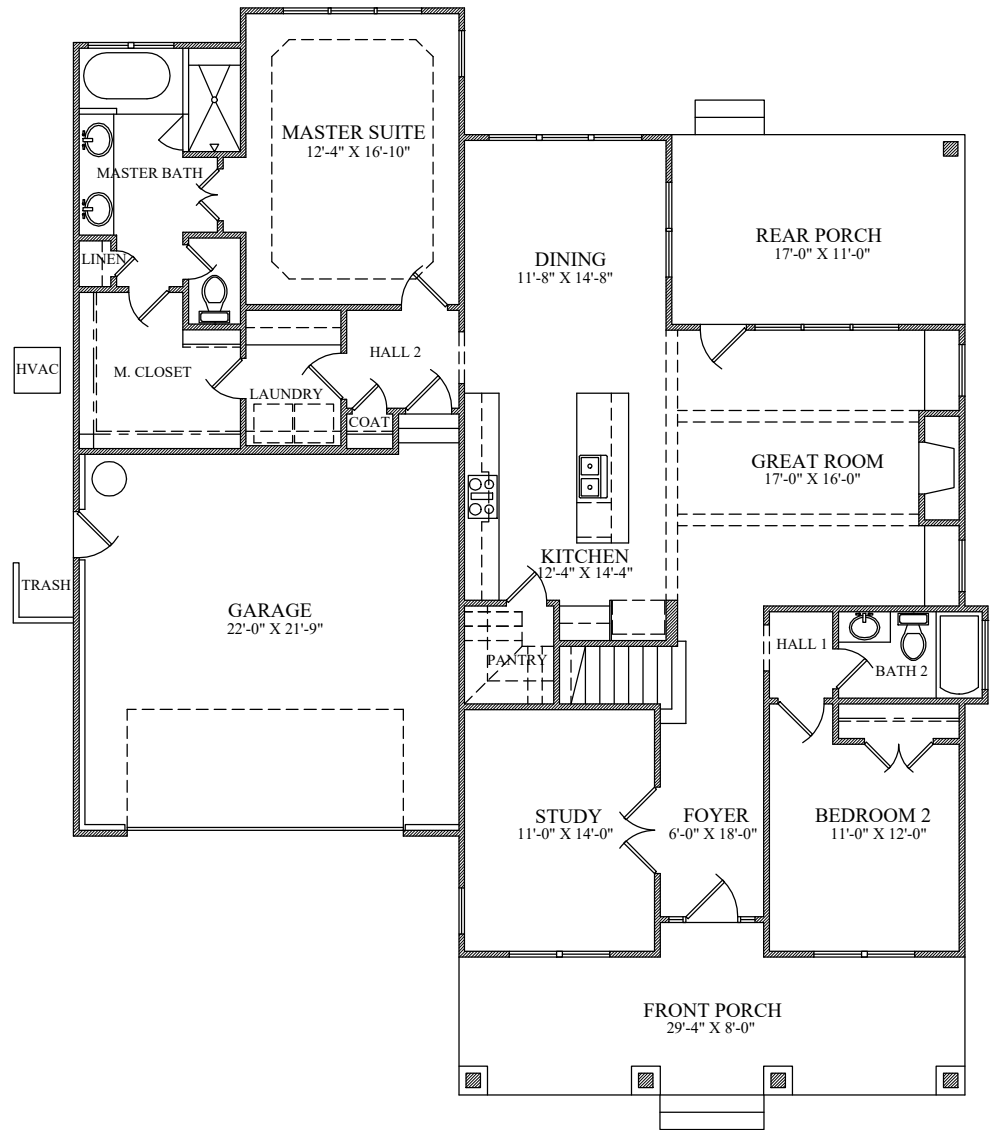

655 sq. ft. • Second Floor
 385 sq. ft. • Bonus Room

1,760 sq. ft. • First Floor

"The Neuse River". 2,800 sq. ft. total