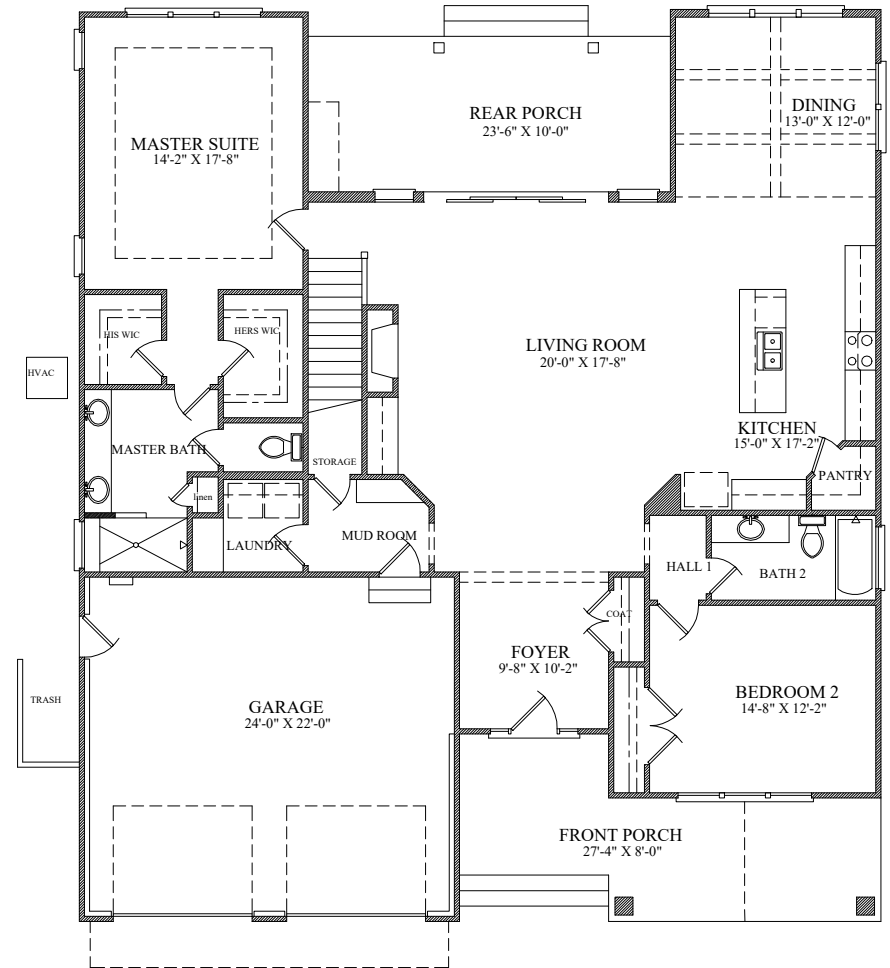

526 sq. ft. · Second Floor  
 236 sq. ft. · Optional Bedroom 4  
 374 sq. ft. · Optional Bonus Room

1,990 sq. ft. · First Floor

*"The New Haven" · 2,516 sq. ft. total  
 River Lights*