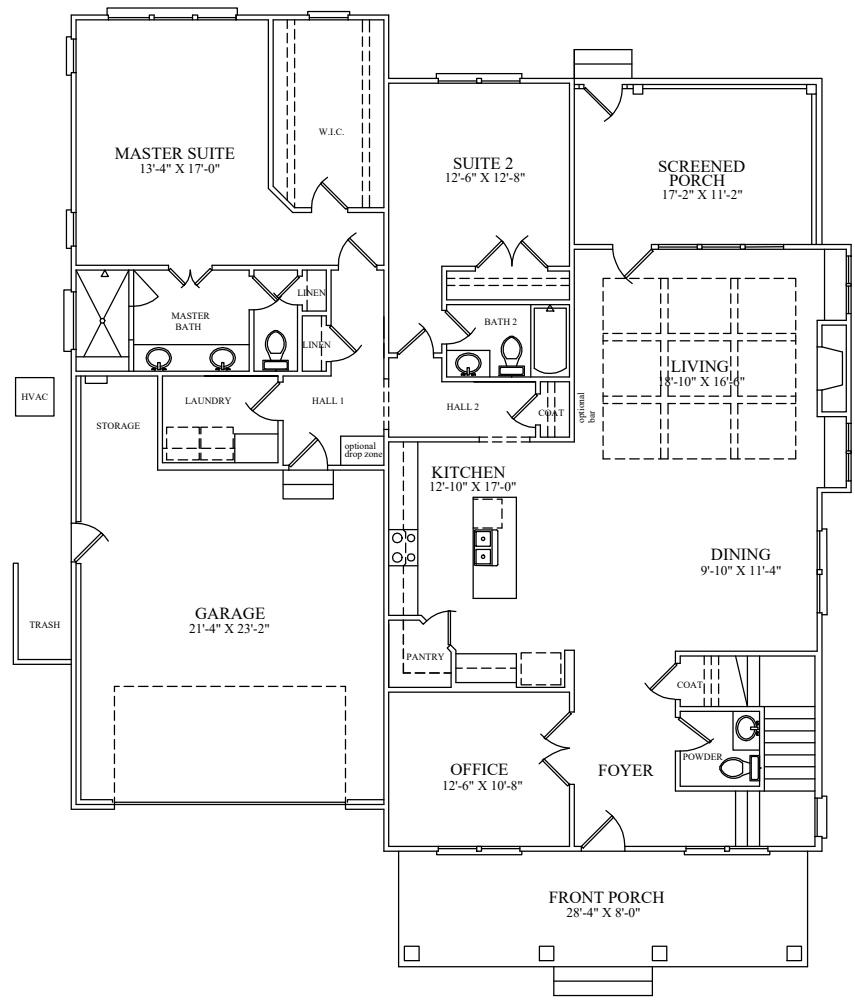

460 sq. ft. • Second Floor

2105 sq. ft. • First Floor

"The Cypress Cottage @ River Lights" • 2,565 sq. ft. total