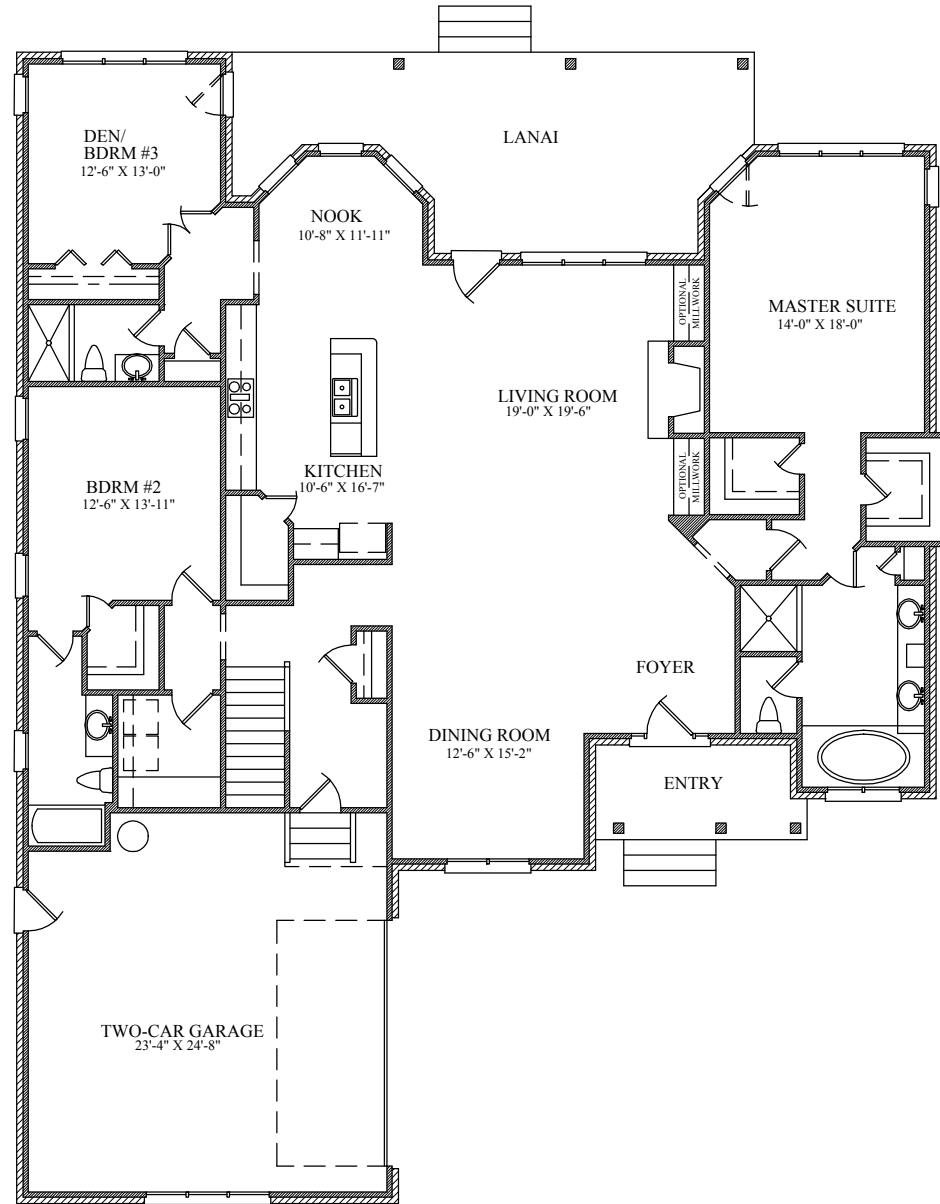

Bonus Room · 331 sq. ft.
Optional Bedroom 4 · 331 sq. ft.

First Floor · 2,378 sq. ft.

Somerset I · 2,709 sq. ft. total